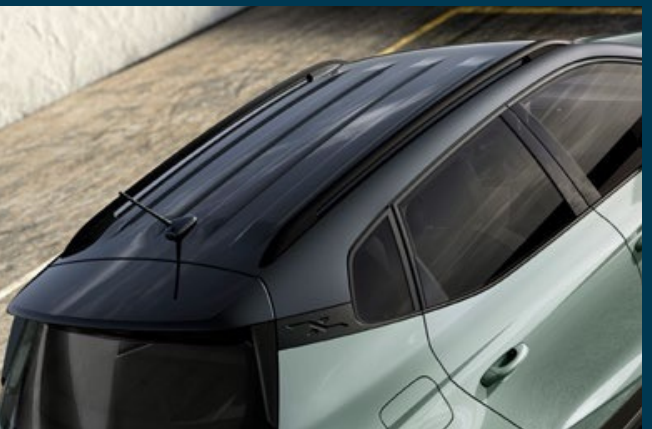

Drive Your Creativity
Let your personality shine through with a SEAT Arona that's unmistakably you. Make it yours. Pick your roof and colour combo to show off your style.