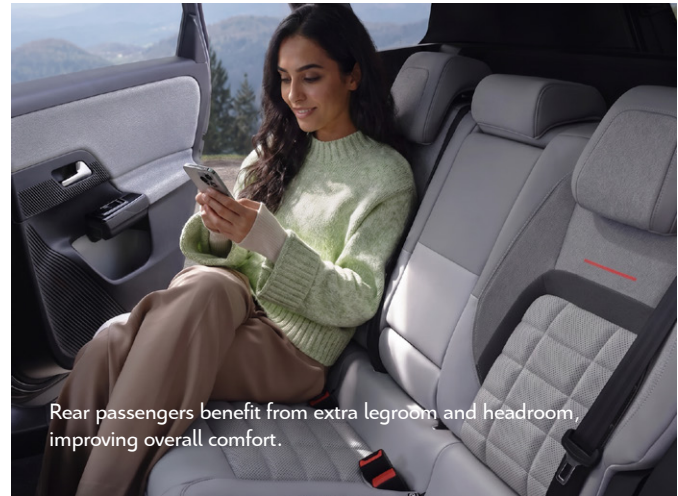

XL COMFORT & SPACE

Maximum comfort starts with the cocoon effect, created by warm interiors that are soft to the touch alongside soft acoustics that imbue the cabin with a calm ambience. All passengers will appreciate the exceptional legroom and headroom, complemented by generously proportioned seats.

It provides a large 565 VDA-litre boot, with flexible seating (40/20/40 split) to adjust between passenger comfort and cargo space. Additional conveniences include a split luggage cover and an optional hands-free motorised tailgate.