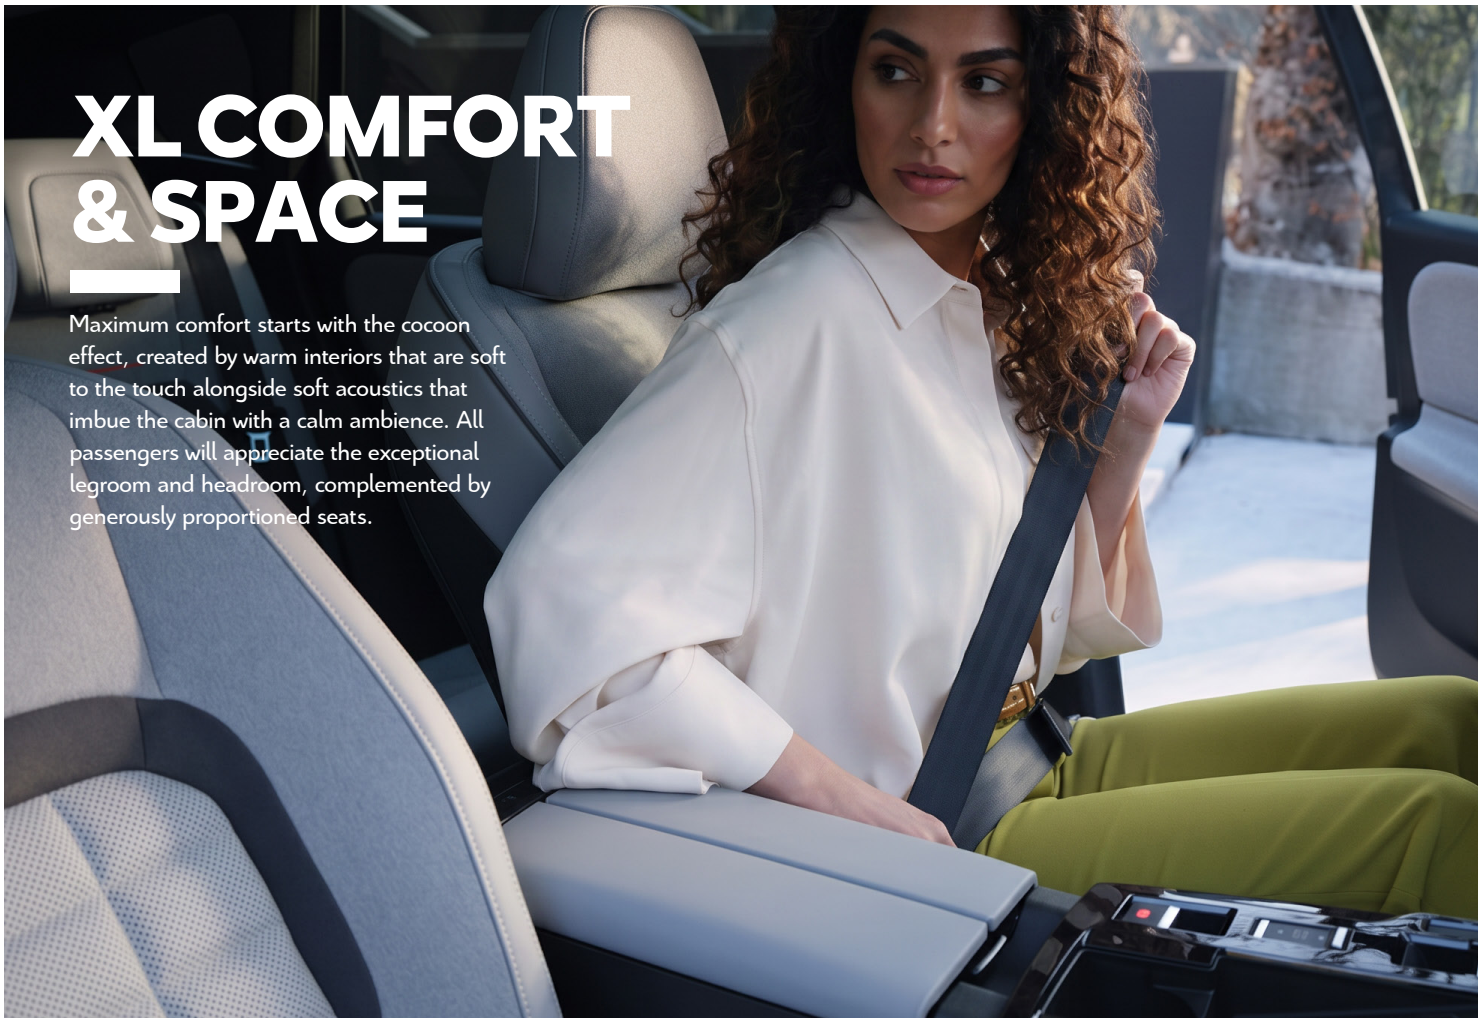

SMART SUSPENSION

The New C5 Aircross's Advanced Comfort™ suspension is designed to create a silent and dynamic flying-carpet, to smooth your journey wherever you travel, this intelligent suspension helps to overcome potholes, speed bumps and road imperfections.

Citroën Advanced
COMFORT®
SEATS

'Hype Grey' ambience with Advanced Comfort Seats in Hype Grey interior : Features driver's lumbar adjustment, Rear Bench with reclining backrest and rear central armrest, Front central armrest with closed and chilled storage, Two-position boot floor

XL COMFORT & SPACE

Maximum comfort starts with the cocoon effect, created by warm interiors that are soft to the touch alongside soft acoustics that imbue the cabin with a calm ambience. All passengers will appreciate the exceptional legroom and headroom, complemented by generously proportioned seats.