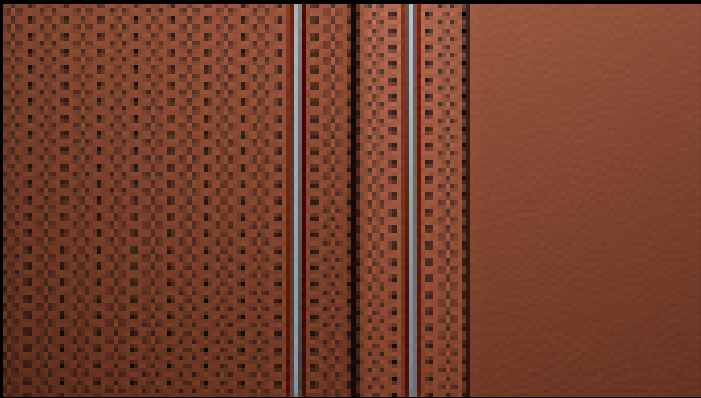

2026 OPTIQ

PREMIUM LUXURY, AWD

EXTERIOR COLOR: **Argent Silver**

INTERIOR UPHOLSTERY: **Noir**

EXTERIOR COLORS

BLACK RAVEN METALLIC

ARGENT SILVER
METALLIC

COASTAL BLUE

RADIANT RED TINTCOAT

VIBRANT WHITE TRICOAT

INTERIOR UPHOLSTERIES

Noir

Sky Cool Gray with Santorini Blue accents

Autumn Canyon *

INTERIOR TRIM

Brushed Metal (Standard)

PaperWood High Gloss Wood Trim*

WHEELS

21" Dark Android full gloss painted alloy

* Comes only with Autumn Canyon

TECHNICAL SPECIFICATIONS

0–100 km/h

5.1 seconds in Velocity Max

Horsepower / Torque