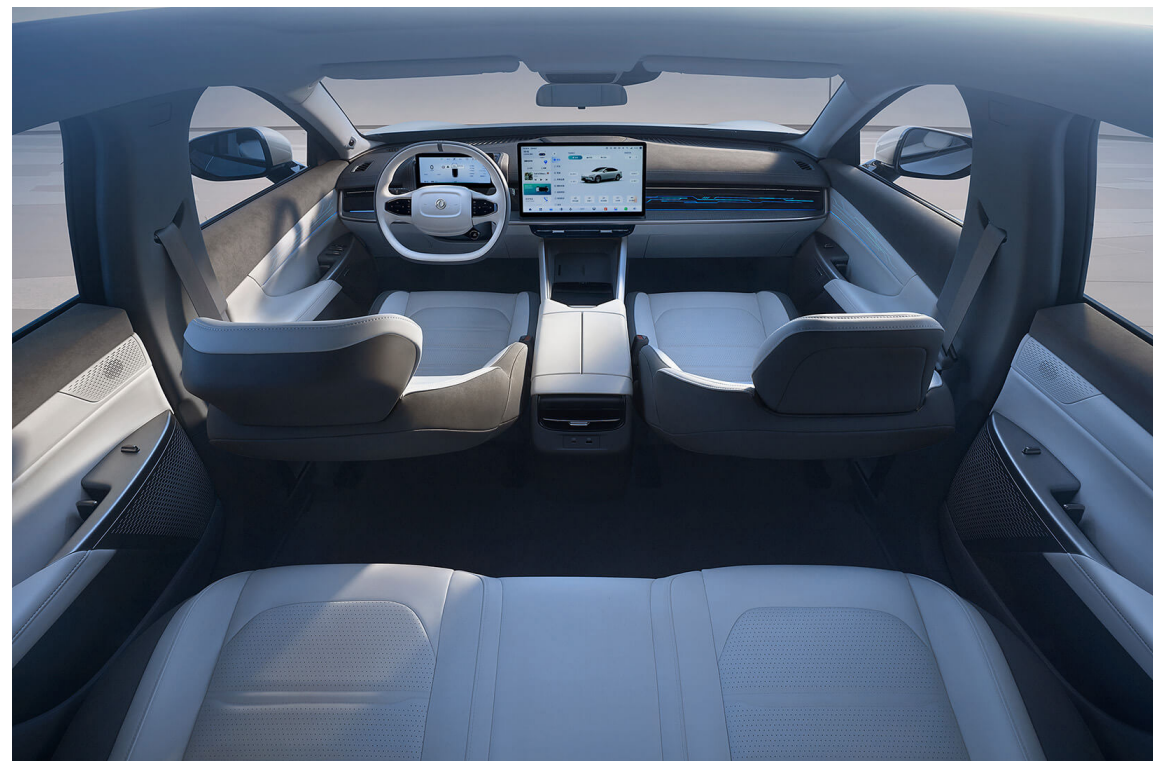

# A Fastback from the Future.

Striking, sculpted, and unmistakably modern, 007 brings aerodynamic precision and bold presence to every road.

Starlight Prism LED headlamps

Crystal Sky full-width tail lamps

Interactive dynamic signal lighting

Frameless doors + flush power handles

Panoramic sunroof (1.82m<sup>2</sup> dual-layer Low-e glass)

Active grille shutter (AGS)

Power-operated tailgate